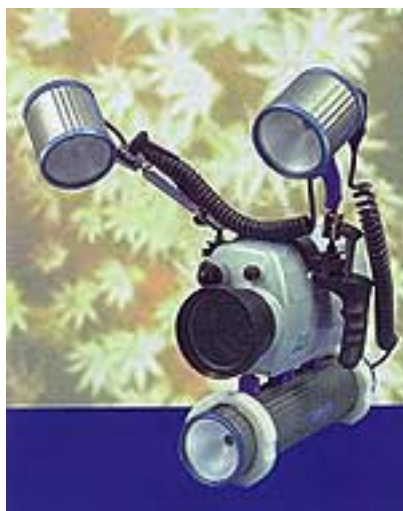

LHP 300-2

cod. 893

Power supply: 24 V, 10 A
Lamps: 50 - 300 V, G 6.35
Burn time: 80' (150 W)
Weight (in air): 5.2 Kg
Weight (in water): 1.5 Kg
Length: 459 mm

LHP 300-2 applied to a video housing
with two L300-2 Head Lights

LHP 300-2 adjusted to a mono-tank,
with two L300-2 Head Lights